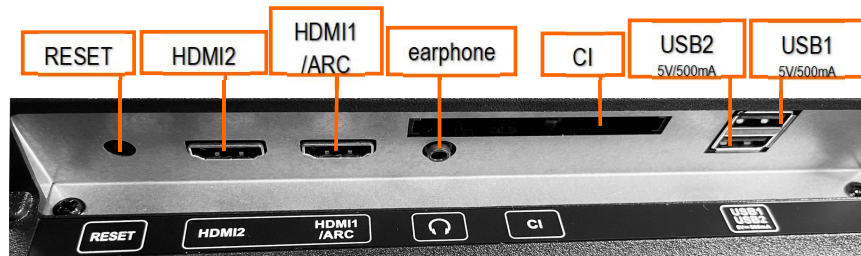

Smart-TV

Operating system	Roku TV
Webbrowser (preinstalled)	no
WiFi-WLAN integrated / LAN	yes / yes
HbbTV	yes
Internet radio (preinstalled)	no
Smart TV portal	yes
Integrated applications	Netflix, Disney+, Appletv+...Roku will define and determine the preinstalled app.

Connectivity

HDMI input / including CEC / and with eARC	2 / 2 / 1(HDMI1)
USB	2
LAN network connection (RJ 45)	yes
S/PDIF digital audio output - optical / coaxial	yes / no
Headphone	yes
Audio Video in / VGA	yes / no
Audio input (analogue), Jack connector / Cinch	no / no

Power consumption

Mains voltage	100-240V~50/60Hz
Power supply (power supply unit internal, external, standardized)	internal
Power consumption on mode (SDR) (in delivery condition) [W]	26
Energy efficiency class on-mode (SDR)	E
Power consumption in use HDR [W]	20
Energy efficiency class HDR	D
Power consumption in networked standby mode [W]	1.0
Power consumption in standby mode [W]	0.50
Power consumption in off mode [W]	/
Peak luminance ratio [%]	≥65

Dimensions / Weight

Width x Depth x Height with base [cm]	72 x 19,1 x 47,1
Width x Depth x Height without base [cm]	72 x 7,5 x 42,3
Width x Depth base [cm]	66,6 x 19,1
Weight with base / without base [kg]	3,8 / 3,7
Wallmount width x height [cm]	VESA 20 X 10

Other information

EAN	4057313026629
Mercury content [mg]	0.0
Device contains lead (within prescribed legal limits)	yes
Guaranteed software and firmware updates until	8 Years
Guaranteed availability of spare parts	7 Years
Guaranteed product support until	7 Years

Metz Consumer Electronics GmbH

Ohmstraße 55, D-90513 Zirndorf/Germany

Errors excepted. Subject to change