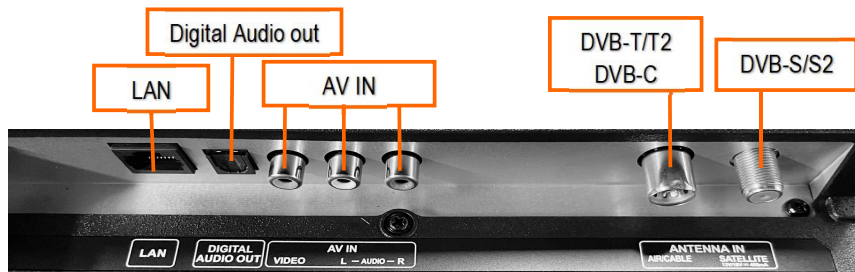

Smart-TV

Operating system	Roku TV
Webbrowser (preinstalled)	no
WiFi-WLAN integrated / LAN	yes / yes
HbbTV	yes
Internet radio (preinstalled)	no
Smart TV portal	yes
Integrated applications	Netflix, Disney+, Appletv+...Roku will define and determine the preinstalled app.

Connectivity

HDMI input / including CEC / and with eARC	2 / 2 / 1(HDMI1)
USB	2
LAN network connection (RJ 45)	yes
S/PDIF digital audio output - optical / coaxial	yes / no
Headphone	yes
Audio Video in / VGA	yes / no
Audio input (analogue), Jack connector / Cinch	no / no

Power consumption

Mains voltage	100-240V~50/60Hz
Power supply (power supply unit internal, external, standardized)	internal
Power consumption on mode (SDR) (in delivery condition) [W]	26
Energy efficiency class on-mode (SDR)	E
Power consumption in use HDR [W]	20
Energy efficiency class HDR	D
Power consumption in networked standby mode [W]	1.0
Power consumption in standby mode [W]	0.50
Power consumption in off mode [W]	/
Peak luminance ratio [%]	≥65

Dimensions / Weight

Width x Depth x Height with base [cm]	72 x 19,1 x 47,1
Width x Depth x Height without base [cm]	72 x 7,5 x 42,3
Width x Depth base [cm]	66,6 x 19,1
Weight with base / without base [kg]	3,8 / 3,7
Wallmount width x height [cm]	VESA 20 X 10

Other information

EAN	4057313026629
Mercury content [mg]	0.0
Device contains lead (within prescribed legal limits)	yes
Guaranteed software and firmware updates until	8 Years
Guaranteed availability of spare parts	7 Years
Guaranteed product support until	7 Years

Metz Consumer Electronics GmbH

Ohmstraße 55, D-90513 Zirndorf/Germany

Errors excepted. Subject to change