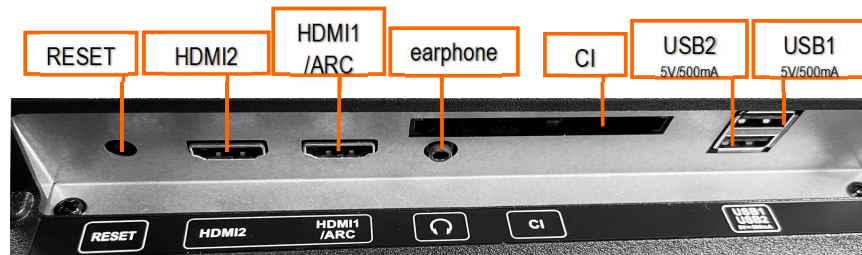

Smart-TV

Operating system	Roku TV
Webbrowser (preinstalled)	no
WiFi-WLAN integrated / LAN	yes / yes
HbbTV	yes
Internet radio (preinstalled)	no
Smart TV portal	yes
Integrated applications	Netflix, Disney+, Appletv+...Roku will define and determine the preinstalled app.

Connectivity

HDMI input / including CEC / and with eARC	2 / 2 / 1(HDMI1)
USB	2
LAN network connection (RJ 45)	yes
S/PDIF digital audio output - optical / coaxial	yes / no
Headphone	yes
Audio Video in / VGA	yes / no
Audio input (analogue), Jack connector / Cinch	no / no

Power consumption

Mains voltage	100-240V~50/60Hz
Power supply (power supply unit internal, external, standardized)	internal
Power consumption on mode (SDR) (in delivery condition) [W]	36
Energy efficiency class on-mode (SDR)	E
Power consumption in use HDR [W]	37
Energy efficiency class HDR	E
Power consumption in networked standby mode [W]	1.0
Power consumption in standby mode [W]	0.50
Power consumption in off mode [W]	/
Peak luminance ratio [%]	≥65

Dimensions / Weight

Width x Depth x Height with base [cm]	89,2 x 20,8 x 47,1
Width x Depth x Height without base [cm]	89,2 x 8,0 x 50,7
Width x Depth base [cm]	80,3 x 20,8
Weight with base / without base [kg]	5,3 / 5,2
Wallmount width x height [cm]	VESA 20 X 20

Other information

EAN	4057313026636
Mercury content [mg]	0.0
Device contains lead (within prescribed legal limits)	yes
Guaranteed software and firmware updates until	8 Years
Guaranteed availability of spare parts	7 Years
Guaranteed product support until	7 Years

Metz Consumer Electronics GmbH

Ohmstraße 55, D-90513 Zirndorf/Germany

Errors excepted. Subject to change