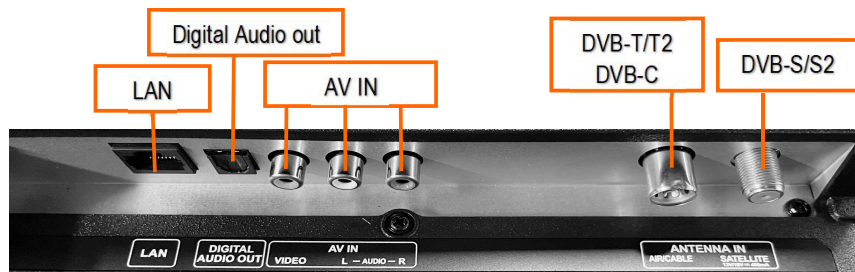

Smart-TV

Operating system	Roku TV
Webbrowser (preinstalled)	no
WiFi-WLAN integrated / LAN	yes / yes
HbbTV	yes
Internet radio (preinstalled)	no
Smart TV portal	yes
Integrated applications	Netflix, Disney+, Appletv+...Roku will define and determine the preinstalled app.

Connectivity

HDMI input / including CEC / and with eARC	2 / 2 / 1(HDMI1)
USB	2
LAN network connection (RJ 45)	yes
S/PDIF digital audio output - optical / coaxial	yes / no
Headphone	yes
Audio Video in / VGA	yes / no
Audio input (analogue), Jack connector / Cinch	no / no

Power consumption

Mains voltage	100-240V~50/60Hz
Power supply (power supply unit internal, external, standardized)	internal
Power consumption on mode (SDR) (in delivery condition) [W]	36
Energy efficiency class on-mode (SDR)	E
Power consumption in use HDR [W]	37
Energy efficiency class HDR	E
Power consumption in networked standby mode [W]	1.0
Power consumption in standby mode [W]	0.50
Power consumption in off mode [W]	/
Peak luminance ratio [%]	≥65

Dimensions / Weight

Width x Depth x Height with base [cm]	89,2 x 20,8 x 47,1
Width x Depth x Height without base [cm]	89,2 x 8,0 x 50,7
Width x Depth base [cm]	80,3 x 20,8
Weight with base / without base [kg]	5,3 / 5,2
Wallmount width x height [cm]	VESA 20 X 20

Other information

EAN	4057313026636
Mercury content [mg]	0.0
Device contains lead (within prescribed legal limits)	yes
Guaranteed software and firmware updates until	8 Years
Guaranteed availability of spare parts	7 Years
Guaranteed product support until	7 Years

Metz Consumer Electronics GmbH

Ohmstraße 55, D-90513 Zirndorf/Germany

Errors excepted. Subject to change