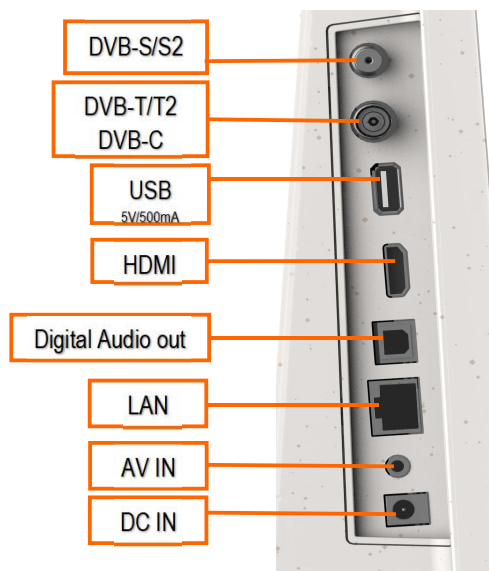

COOCQA

FHD Smart TV

<https://eprel.ec.europa.eu/qr/1964531>

24CGPF70Z

Product data sheet

Kind of Electronic Display: **Television-set**

Picture technology

Display technology	LED / Direct LED
Aspect ratio	16 : 9
Resolution [px hor x px vert]	1920 x 1080
Diagonal screen size [cm] / [inch]	60 cm / 24"
Visible screen area [dm ²]	15.3
HDR-Modus	no
Picture technology	200Hz
Display refresh rate [Hz]	50 / 60
Max. contrast ratio	3000:1
Colour Gamut [%] NTSC	68
Panel brightness in cd/m ²	250
Automatic brightness control ABC	yes
Viewing angle type [°]	178
Typical response time in ms (GTG)	9,5
Picture Mode	Energy Saving / User / Standard / Sport / Vivid / Movie

Reception

Equipped with tuner ex works	DVB-T/-T2/-C/-S/-S2
SAT-Unicable	yes
HDTV / UHD TV integrated	yes / no
HEVC (H.265) (High Efficiency Video Coding)	yes
Number of CI+ compatible CI slots	1

Sound technology

Music output power [W]	2 x 6
Integrated speakers	2
Equalizer	no
Dolby Digital Plus / Dolby Digital	yes / yes
dts Studio Sound	no
Surround	yes
Audio-mode	Standard / Sport / Movie / Music
Bluetooth®	yes

Operation

Remote Control	Y010301-001239-003
Voice input sensor	no
Presence sensor	no
USB recording / USB Timeshift	no / yes
Sleep timer	yes
Picture freeze	no
Electronic programme guide (EPG)	yes
Child lock	yes
Top teletext	yes
ON / OFF-Timer	no