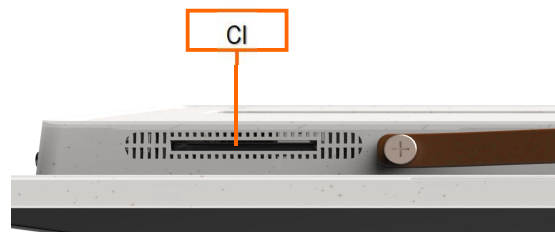

Smart-TV	
Operating system	Google TV
Webbrowser (preinstalled)	no
WiFi-WLAN integrated / LAN	yes / yes
Smart TV certification	Lativù (only for Italy)
HbbTV	yes
Internet radio (preinstalled)	no
Smart TV portal	yes
Integrated applications	NETFLIX, YouTube, prime video, Google Play (Movies & TV / Store / Games), YouTube Music, LIVE, Media, DemoNow Pro, E-Manual, Castplay, Daily Play

Connectivity	
HDMI input / including CEC / and with eARC	1 / 1 / 1
USB	1
LAN network connection (RJ 45)	yes
S/PDIF digital audio output - optical / coaxial	yes / no
Headphone	no
Audio Video in / VGA	yes / no
Audio input (analogue), Jack connector / Cinch	no / no

Power consumption	
Mains voltage	Adapter:100-240V~50/60Hz, TV Unit: 10-30Vdc
Power supply (power supply unit internal, external, standardized)	external
Power consumption on mode (SDR) (in delivery condition) [W]	17 [W = kWh / 1000 h]
Energy efficiency class on-mode (SDR)	E (acc. 2019/2013/EU)
Power consumption in use HDR [W]	/ (acc. 2019/2013/EU)
Energy efficiency class HDR	/ (acc. 2019/2013/EU)
Power consumption in networked standby mode [W]	/
Power consumption in standby mode [W]	0.50
Power consumption in off mode [W]	/
Peak luminance ratio [%]	≥65

Dimensions / Weight	
Width x Depth x Height with base [cm]	54,9 / 7,4 / 36,6
Width x Depth x Height without base [cm]	54,9 / 7,4 / 36,6
Width x Depth base [cm]	54,9 x 7,4
Weight with base / without base [kg]	4,0 / 4,0
Wallmount width x height [cm]	/

Other information	
EAN	4057313026780
Mercury content [mg]	0.0
Device contains lead (within prescribed legal limits)	no
Guaranteed software and firmware updates until	8 Years (acc. 2019/2021 + 2021/340)
Guaranteed availability of spare parts	7 Years (acc. 2019/2021 + 2021/340)
Guaranteed product support until	7 Years (acc. 2019/2021 + 2021/340)