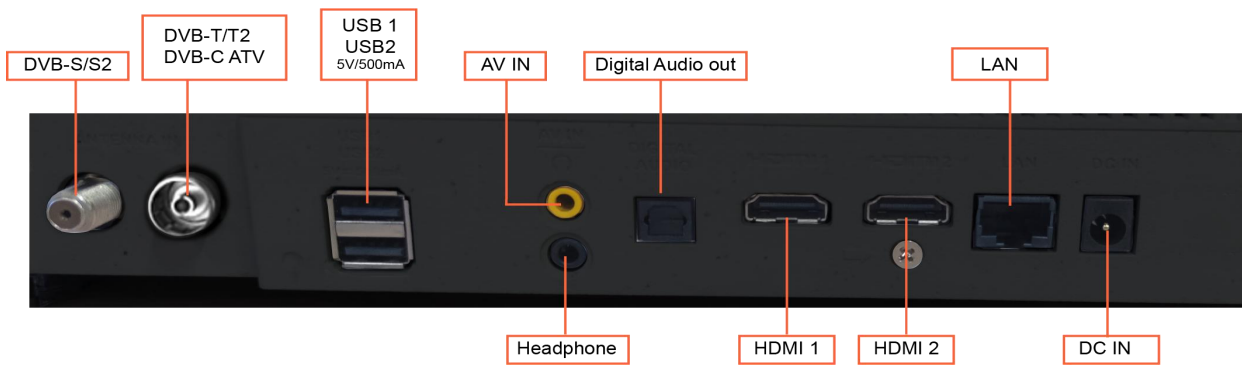

Smart-TV

Operating system	Google TV
Webbrowser (preinstalled)	no
WiFi-WLAN integrated / LAN	yes / yes
Smart TV certification	Lativù (only for Italy)
HbbTV	yes
Internet radio (preinstalled)	no
Smart TV portal	yes
Integrated applications	YouTube, Google Play, Netflix, prime video

Connectivity

HDMI input / including CEC / and with eARC	2 / 2 / 1(HDMI2)
USB	2
LAN network connection (RJ 45)	yes
S/PDIF digital audio output - optical / coaxial	yes / no
Headphone	yes
Audio Video in / VGA	yes / no
Audio input (analogue), Jack connector / Cinch	yes / no

Power consumption

Mains voltage	DC 12V $\pm$ 5.0A
Power supply (power supply unit internal, external, standardized)	external, Adapter:100-240V~50/60Hz
Power consumption on mode (SDR) (in delivery condition) [W]	26 [W = kWh / 1000 h]
Energy efficiency class on-mode (SDR)	E (acc. 2019/2013/EU)
Power consumption in use HDR [W]	41 (acc. 2019/2013/EU)
Energy efficiency class HDR	G (acc. 2019/2013/EU)
Power consumption in networked standby mode [W]	/
Power consumption in standby mode [W]	0.50
Power consumption in off mode [W]	/
Peak luminance ratio [%]	>65

Dimensions / Weight

Width x Depth x Height with base [cm]	71,9 x 13,9 x 47,0
Width x Depth x Height without base [cm]	71,9 x 6,6 x 45,9
Width x Depth base [cm]	37,9 x 13,9
Weight with base / without base [kg]	3,0 / 2,9
Wallmount width x height [cm]	VESA 20 X 20

Other information

EAN	40 57313 026797
Mercury content [mg]	0.0
Device contains lead (within prescribed legal limits)	yes
Guaranteed software and firmware updates until	8 Years (acc. 2019/2021 + 2021/340)
Guaranteed availability of spare parts	7 Years (acc. 2019/2021 + 2021/340)
Guaranteed product support until	7 Years (acc. 2019/2021 + 2021/340)

Metz Consumer Electronics GmbH
Ohmstraße 55, D-90513 Zirndorf/Germany

Errors excepted. Subject to change