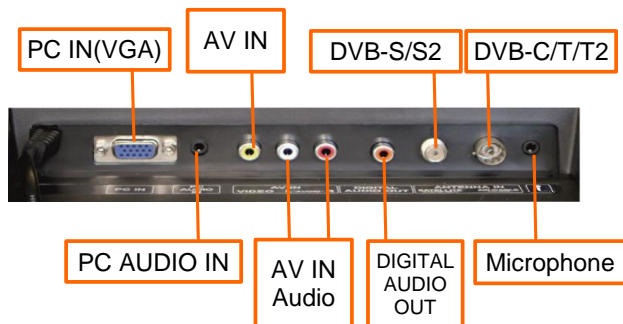

### Reception

Equipped with tuner ex works	DVB-T/-T2/-C/-S/-S2/Analog
HDTV / UHD TV integrated	yes / no
HEVC (H.265) (High Efficiency Video Coding)	yes
Number of CI+ compatible CI slots	1

### Sound technology

Music output power [W]	2 x 8
Integrated speakers	2
Equalizer	no
Dolby Digital Plus / Dolby Digital	yes / yes
dts TruSurround	no
Surround	yes
Audio-mode	Standard / Movie / Music / Sports / User
Bluetooth®	no

### Operation

Remote Control	539C-260204-W020
Voice input sensor	no
Presence sensor	no
USB recording / USB Timeshift	no / no
Sleep timer	yes
Picture freeze	no
Electronic programme guide (EPG)	yes
Child lock	yes
Top teletext	yes
ON / OFF-Timer	no

### Connectivity

HDMI input / including CEC / and with ARC	3 / 3 / 0
USB	1
LAN network connection (RJ 45)	no
S/PDIF digital audio output - optical / coaxial	no / yes
Microphone	yes
Audio Video in / VGA	yes / yes
Audio input (analogue), Jack connector / Cinch	no / no