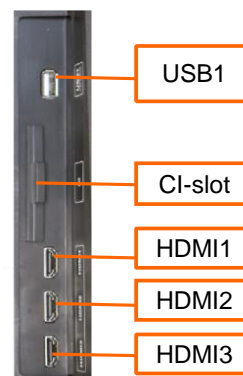

Connectivity

HDMI input / including CEC / and with ARC	3 / 3 / 0
USB	1
LAN network connection (RJ 45)	no
S/PDIF digital audio output - optical / coaxial	no / yes
Microphone	yes
Audio Video in / VGA	yes / yes
Audio input (analogue), Jack connector / Cinch	no / no

Power consumption

Mains voltage	100-240V~50/60Hz
Power supply (power supply unit internal, external, standardized)	internal
Power consumption on mode (SDR) (in delivery condition) [W]	31
Energy efficiency class on-mode (SDR) until 2021-02-28	A+
Energy efficiency class on-mode (SDR) from 2021-03-01	F
Power consumption in use HDR [W]	/
Energy efficiency class HDR	/
Power consumption in networked standby mode [W]	/
Power consumption in standby mode [W]	0.35
Power consumption in off mode [W]	/
Peak luminance ratio [%]	90
Annual energy consumption [kWh]	46

Dimensions / Weight

Width x Depth x Height with base [cm]	72,0 x 16,6 x 45,6
Width x Depth x Height without base [cm]	72,0 x 8,9 x 42,1
Weight with base / without base [kg]	3,86 / 3,81
Wallmount width x height [cm]	VESA 10 X 10

Other information

EAN	40 95018 228517
Mercury content [mg]	0.0
Device contains lead (within prescribed legal limits)	no
Guaranteed software and firmware updates until	31.12.2028
Guaranteed availability of spare parts	31.12.2028
Guaranteed product support until	31.12.2028

Metz Consumer Electronics GmbH

Ohmstraße 55, D-90513 Zirndorf/Germany

Errors excepted. Subject to change