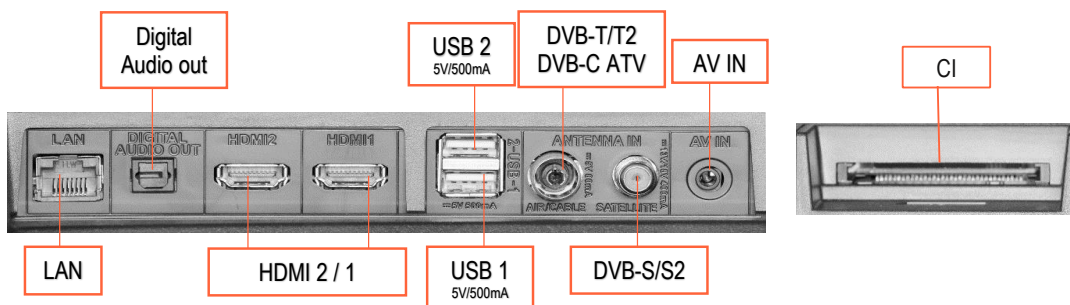

Smart-TV

Operating system	Android 9.0
Webbrowser (preinstalled)	no
WiFi-WLAN integrated / LAN	yes / yes
HbbTV	yes
Internet radio (preinstalled)	no
Smart TV portal	yes
Integrated applications	NETFLIX , YouTube, prime video, Google Play(Movies & TV / Store / Games), YouTube Music, LIVE, Media, Demo Now, E-Manual

Connectivity

HDMI input / including CEC / and with ARC	2 / 2 / 1
USB	2
LAN network connection (RJ 45)	yes
S/PDIF digital audio output - optical / coaxial	yes / no
Headphone	no
Audio Video in / VGA	yes / no
Audio input (analogue), Jack connector / Cinch	no / no

Power consumption

Mains voltage	110-240V~50/60Hz
Power supply (power supply unit internal, external, standardized)	internal
Power consumption on mode (SDR) (in delivery condition) [W]	29
Energy efficiency class on-mode (SDR) until 2021-02-28	A+
Energy efficiency class on-mode (SDR) from 2021-03-01	F
Power consumption in use HDR [W]	/
Energy efficiency class HDR	/
Power consumption in networked standby mode [W]	0.25
Power consumption in standby mode [W]	0.37
Power consumption in off mode [W]	/
Peak luminance ratio [%]	71
Annual energy consumption [kWh]	43

Dimensions / Weight

Width x Depth x Height with base [cm]	73,2 x 16,6 x 46,7
Width x Depth x Height without base [cm]	73,2 x 8,3 x 43,9
Weight with base / without base [kg]	3,6 / 3,5
Wallmount width x height [cm]	VESA 20 X 20

Other information

EAN	40 57313 026391
Mercury content [mg]	0.0
Device contains lead (within prescribed legal limits)	no
Guaranteed software and firmware updates until	31.12.2028
Guaranteed availability of spare parts	31.12.2028
Guaranteed product support until	31.12.2028

Metz Consumer Electronics GmbH

Ohmstraße 55, D-90513 Zirndorf/Germany

Errors excepted. Subject to change