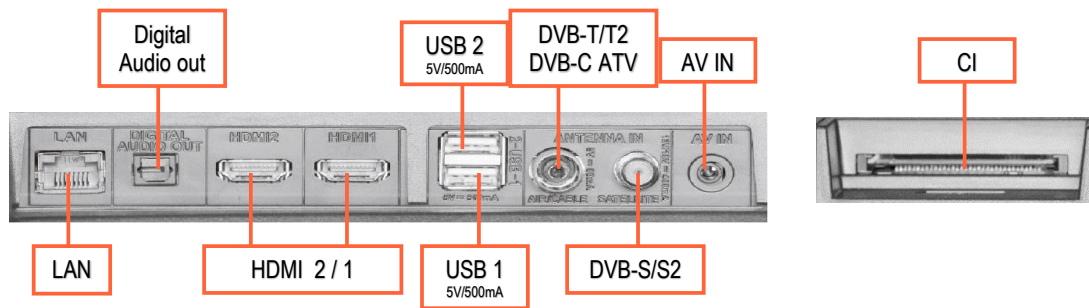

COOCOA

androidtv HD Smart TV

<https://eprel.ec.europa.eu/qr/758537>

32S5M

Product data sheet

Kind of Electronic Display: **Television-set**

Picture technology

Display technology	LED / Direct LED
Aspect ratio	16 : 9
Resolution [px hor x px vert]	1366 x 768
Diagonal screen size [cm] / [inch]	81 cm / 32"
Visible screen area [dm ²]	29
HDR-Modus	no
Picture technology	200Hz SMO
Display refresh rate [Hz]	50 / 60
Max. contrast ratio	1100:1
Panel brightness in cd/m ²	200
Automatic brightness control ABC	no
Viewing angle type [°]	178
Typical response time in ms (GTG)	9
Picture Mode	User / Standard / Vivid/ Sport / Movie / Game / Energy Saving

Reception

Equipped with tuner ex works	DVB-T/-T2/-C/-S/-S2/Analog
HDTV / UHD TV integrated	yes / no
HEVC (H.265) (High Efficiency Video Coding)	yes
Number of CI+ compatible CI slots	1

Sound technology

Music output power [W]	2 x 8
Integrated speakers	2
Equalizer	yes
Dolby Digital Plus / Dolby Digital	yes / yes
dts Studio Sound	no
Surround	yes
Audio-mode	User / Standard / Vivid / Sports / Movie / Music / News
Bluetooth®	yes

Operation

Remote Control	N030107-000707-001
Voice input sensor	no
Presence sensor	no
USB recording / USB Timeshift	no / no
Sleep timer	yes
Picture freeze	no
Electronic programme guide (EPG)	yes
Child lock	yes
Top teletext	yes
ON / OFF-Timer	no