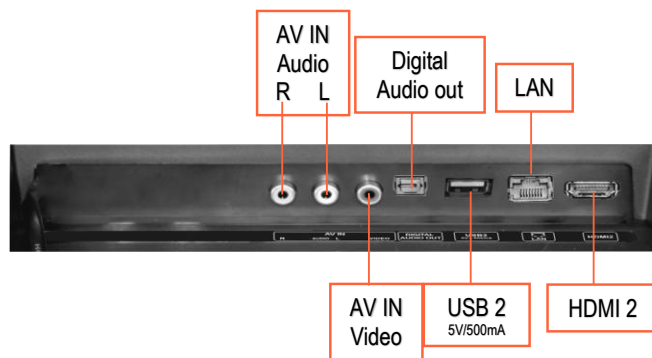

Smart-TV

Operating system	Android 9.0
Webbrowser (preinstalled)	no
WiFi-WLAN integrated / LAN	yes / yes
HbbTV	yes
Internet radio (preinstalled)	no
Smart TV portal	yes
Integrated applications	NETFLIX , YouTube, prime video, Google Play(Movies & TV / Store / Games), YouTube Music, LIVE, Media, Demo Now, E-Manual

Connectivity

HDMI input / including CEC / and with ARC	2 / 2 / 1
USB	2
LAN network connection (RJ 45)	yes
S/PDIF digital audio output - optical / coaxial	yes / no
Headphone	no
Audio Video in / VGA	yes / no
Audio input (analogue), Jack connector / Cinch	no / yes

Power consumption

Mains voltage	100-240V~50/60Hz
Power supply (power supply unit internal, external, standardized)	internal
Power consumption on mode (SDR) (in delivery condition) [W]	41
Energy efficiency class on-mode (SDR) until 2021-02-28	A+
Energy efficiency class on-mode (SDR) from 2021-03-01	F
Power consumption in use HDR [W]	/
Energy efficiency class HDR	/
Power consumption in networked standby mode [W]	0.3
Power consumption in standby mode [W]	0.27
Power consumption in off mode [W]	/
Peak luminance ratio [%]	77
Annual energy consumption [kWh]	60

Dimensions / Weight

Width x Depth x Height with base [cm]	95,3 x 21,2 x 59,5
Width x Depth x Height without base [cm]	95,3 x 8,6 x 54,6
Weight with base / without base [kg]	5,7 / 5,6
Wallmount width x height [cm]	VESA 20 X 10

Other information

EAN	40 57313 026407
Mercury content [mg]	0.0
Device contains lead (within prescribed legal limits)	no
Guaranteed software and firmware updates until	31.12.2028
Guaranteed availability of spare parts	31.12.2028
Guaranteed product support until	31.12.2028