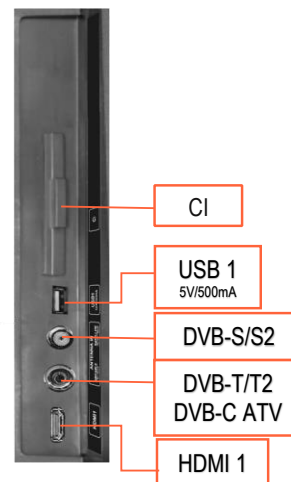

Smart-TV

Operating system	Android 9.0
Webbrowser (preinstalled)	no
WiFi-WLAN integrated / LAN	yes / yes
HbbTV	yes
Internet radio (preinstalled)	no
Smart TV portal	yes
Integrated applications	NETFLIX , YouTube, prime video, Google Play(Movies & TV / Store / Games), YouTube Music, LIVE, Media, Demo Now, E-Manual

Connectivity

HDMI input / including CEC / and with ARC	2 / 2 / 1
USB	2
LAN network connection (RJ 45)	yes
S/PDIF digital audio output - optical / coaxial	yes / no
Headphone	no
Audio Video in / VGA	yes / no
Audio input (analogue), Jack connector / Cinch	no / yes

Power consumption

Mains voltage	100-240V~50/60Hz
Power supply (power supply unit internal, external, standardized)	internal
Power consumption on mode (SDR) (in delivery condition) [W]	41
Energy efficiency class on-mode (SDR) until 2021-02-28	A+
Energy efficiency class on-mode (SDR) from 2021-03-01	F
Power consumption in use HDR [W]	/
Energy efficiency class HDR	/
Power consumption in networked standby mode [W]	0.3
Power consumption in standby mode [W]	0.27
Power consumption in off mode [W]	/
Peak luminance ratio [%]	77
Annual energy consumption [kWh]	60

Dimensions / Weight

Width x Depth x Height with base [cm]	95,3 x 21,2 x 59,5
Width x Depth x Height without base [cm]	95,3 x 8,6 x 54,6
Weight with base / without base [kg]	5,7 / 5,6
Wallmount width x height [cm]	VESA 20 X 10

Other information

EAN	40 57313 026407
Mercury content [mg]	0.0
Device contains lead (within prescribed legal limits)	no
Guaranteed software and firmware updates until	31.12.2028
Guaranteed availability of spare parts	31.12.2028
Guaranteed product support until	31.12.2028