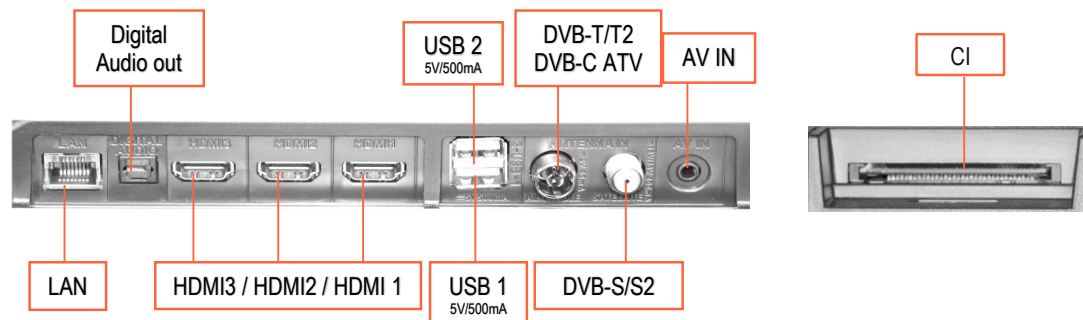

Smart-TV

Operating system	Android 10.0
Webbrowser (preinstalled)	yes
WiFi-WLAN integrated / LAN	yes / yes
HbbTV	yes
Internet radio (preinstalled)	no
Smart TV portal	yes
Integrated applications	NETFLIX , YouTube, prime video, Google Play(Movies & TV / Store / Games), YouTube Music, LIVE, Media, Demo Now, E-Manual

Connectivity

HDMI input / including CEC / and with ARC	3 / 3 / 1
USB	2
LAN network connection (RJ 45)	yes
S/PDIF digital audio output - optical / coaxial	yes / no
Headphone	no
Audio Video in / VGA	yes / no
Audio input (analogue), Jack connector / Cinch	no / no

Power consumption

Mains voltage	100-240V~50/60Hz
Power supply (power supply unit internal, external, standardized)	internal
Power consumption on mode (SDR) (in delivery condition) [W]	90
Energy efficiency class on-mode (SDR) until 2021-02-28	A
Energy efficiency class on-mode (SDR) from 2021-03-01	G
Power consumption in use HDR [W]	80
Energy efficiency class HDR	G
Power consumption in networked standby mode [W]	0.52
Power consumption in standby mode [W]	0.42
Power consumption in off mode [W]	/
Peak luminance ratio [%]	89
Annual energy consumption [kWh]	132

Dimensions / Weight

Width x Depth x Height with base [cm]	122,7x 28,0 x 77,0
Width x Depth x Height without base [cm]	122,7 x 7,5 x 71,5
Weight with base / without base [kg]	10,62 / 10,52
Wallmount width x height [cm]	VESA 20 X 20

Other information

EAN	40 57313 026308
Mercury content [mg]	0.0
Device contains lead (within prescribed legal limits)	no
Guaranteed software and firmware updates until	31.12.2028
Guaranteed availability of spare parts	31.12.2028
Guaranteed product support until	31.12.2028

Metz Consumer Electronics GmbH
Ohmstraße 55, D-90513 Zirndorf/Germany

Errors excepted. Subject to change